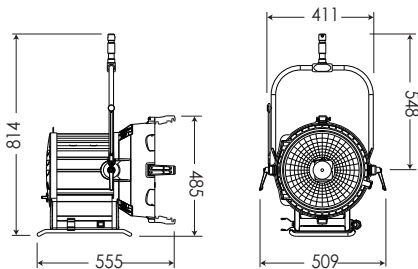

FACETED

Daylight Par Faceted F4k

■ SPECIFICATIONS

Identity No.	L04000FP
Capacity	4,000W
Lamp Bulb Voltage	200V
UV Protective Lens	Ø335 mm
Lamp Type	MSR 4000HR or HMI 4000W/SE
Color Temp.	5600K
Lamp Holder	G38
Stirrup	Ø28mm (1-1/8 in.) Spigot
Class / IP Rating	1 / IP 23
Max. Surface Temp.	190 °C
Max. Ambient Temp.	45 °C
Min. Distance to Illuminated Object	10 m
Min. Distance to Flammable Object	1 m
Operating Range	+45° ~ 0° ~ -45°
Weight (Lamphead)	19.0 kg
Weight (with barndoor)	22.0 kg

■ DIMENSIONS (mm)

■ PHOTOMETRIC DATA

■ LAMPHEAD CONTENTS

Lamp Housing without Bulb (purple grey & silver color)

4-leaf Rotatable Barndoor with Safety Wire

Ø335mm UV Protective Lens

Power Cable with Multi-Pin Connector

Stirrup with Ø28mm (1-1/8 in.) Spigot

Requires Electronic Ballast, Lamphead to Ballast Cable and Lamp Bulb

■ ACCESSORIES

Electronic Ballast V3 : 6kW/4kW or 4kW/2.5kW

Lamphead to Ballast Cable : 7m (23 ft.) or 15m (49 ft.)

4-leaf Rotatable Barndoor

Set of 4 Scrims Ø394mm (15-1/2 in.) : Full Single, Full Double, Half Single, Half Double

Scrim Bag

Safety Cable (for lamphead)

Safety Wire (for brandoor)