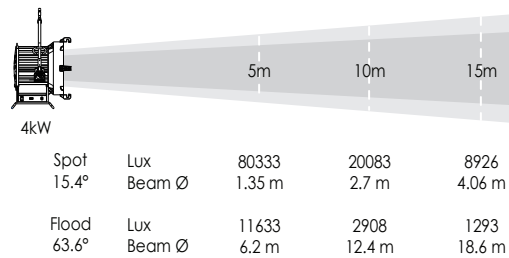

FACETED

Daylight Par Faceted F4k

■ SPECIFICATIONS

Identity No.	L04000FP
Capacity	4,000W
Lamp Bulb Voltage	200V
UV Protective Lens	Ø335 mm
Lamp Type	MSR 4000HR or HMI 4000W/SE
Color Temp.	5600K
Lamp Holder	G38
Stirrup	Ø28mm (1-1/8 in.) Spigot
Class / IP Rating	1 / IP 23
Max. Surface Temp.	190 °C
Max. Ambient Temp.	45 °C
Min. Distance to Illuminated Object	10 m
Min. Distance to Flammable Object	1 m
Operating Range	+45° ~ 0° ~ -45°
Weight (Lamphead)	19.0 kg
Weight (with barndoor)	22.0 kg

■ DIMENSIONS (mm)

■ PHOTOMETRIC DATA

■ LAMPHEAD CONTENTS

Lamp Housing without Bulb (purple grey & silver color)

4-leaf Rotatable Barndoor with Safety Wire

Ø335mm UV Protective Lens

Power Cable with Multi-Pin Connector