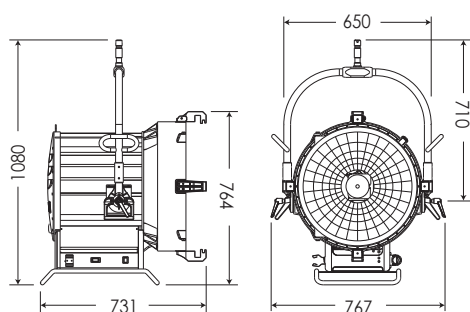

FACETED

Daylight Par Faceted F12k

■ SPECIFICATIONS

Identity No.	L12000FP
Capacity	12,000W
Lamp Bulb Voltage	160V
UV Protective Lens	Ø500mm
Lamp Type	MSR12000HR or HMI 12000W/SE
Color Temp.	5600K
Lamp Holder	GX38
Stirrup	Ø28mm (1-1/8 in.) Spigot
Class / IP Rating	1 / IP 23
Max. Surface Temp.	220 °C
Max. Ambient Temp.	45 °C
Min. Distance to Illuminated Object	15 m
Min. Distance to Flammable Object	2 m
Operating Range	+45° ~ 0° ~ -45°
Weight (Lamphead))	48.0 kg
Weight (with barndoor)	52.0 kg

■ DIMENSIONS (mm)

■ PHOTOMETRIC DATA

■ LAMPHEAD CONTENTS

Lamp Housing without Bulb (purple grey & silver color)

4-leaf Rotatable Barndoor with Safety Wire

Ø500mm UV Protective Lens

Power Cable with Multi-Pin Connector

Stirrup with Ø28mm (1-1/8 in.) Spigot

Requires Electronic Ballast, Lamphead to Ballast Cable and Lamp Bulb

■ ACCESSORIES

Electronic Ballast V3 : 18kW/12kW/6kW or 18kW/12kW or 12kW/9kW/6kW or 12kW/6kW

Lamphead to Ballast Cable : 15m (49 ft.) or 20m (66 ft.)

4-leaf Rotatable Barndoor

Set of 4 Scrims Ø622mm (24-1/2 in.) : Full Single, Full Double, Half Single, Half Double

Scrim Bag

Safety Cable (for lamphead)

Safety Wire (for barndoor)