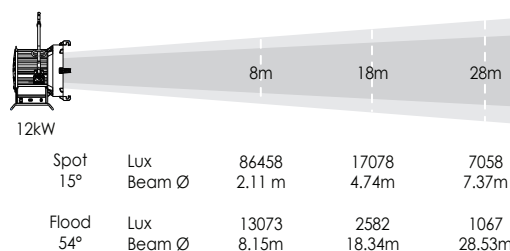

FACETED

Daylight Par Faceted F12k

■ SPECIFICATIONS

Identity No.	L12000FP
Capacity	12,000W
Lamp Bulb Voltage	160V
UV Protective Lens	Ø500mm
Lamp Type	MSR12000HR or HMI 12000W/SE
Color Temp.	5600K
Lamp Holder	GX38
Stirrup	Ø28mm (1-1/8 in.) Spigot
Class / IP Rating	1 / IP 23
Max. Surface Temp.	220 °C
Max. Ambient Temp.	45 °C
Min. Distance to Illuminated Object	15 m
Min. Distance to Flammable Object	2 m
Operating Range	+45° ~ 0° ~ -45°
Weight (Lamphead))	48.0 kg
Weight (with barndoor)	52.0 kg

■ DIMENSIONS (mm)

■ PHOTOMETRIC DATA

■ LAMPHEAD CONTENTS

Lamp Housing without Bulb (purple grey & silver color)

4-leaf Rotatable Barndoor with Safety Wire

Ø500mm UV Protective Lens

Power Cable with Multi-Pin Connector