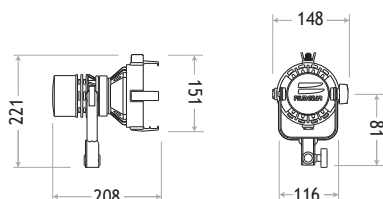

Daylight Boxer 200W

■ SPECIFICATIONS

Identity No.	L00200BX
Capacity	200W
Lamp Bulb Voltage	3.1A / 70V AC
Par Lens	Ø112mm (4-3/8 in.)
Lamp Type	HMI 200W SE
Color Temp.	5600K
Lamp Holder	GZY9.5
Stirrup	Ø16mm (5/8 in.) Socket
Class / IP Rating	1 / IP 20
Max. Surface Temp.	170 °C
Max. Ambient Temp.	45 °C
Min. Distance to Illuminated Object	2 m
Min. Distance to Flammable Object	0.5 m
Operating Range	+45° ~ 0° ~ -45°
Weight (without barndoor)	1.2 kg

■ DIMENSIONS (mm)

■ PHOTOMETRIC DATA

		2m	4m	6m
200W Spot (9°)	Lux	149430	37358	16603
	Beam Ø	0.31 m	0.63 m	0.94 m
Medium Flood (10° x 20°)	Lux	24443	6111	2716
	Beam Ø	0.35 x 0.71 m	0.70 x 1.41 m	1.05 x 2.12 m
Wide Flood (20° x 40°)	Lux	7625	1906	847
	Beam Ø	0.71 x 1.46 m	1.41 x 2.91 m	2.12 x 4.37 m
Super Wide Flood (40°)	Lux	2955	739	328
	Beam Ø	1.46 m	2.91 m	4.37 m
Frosted Super Flood (32°)	Lux	2273	568	253
	Beam Ø	1.15 m	2.29 m	3.44 m

■ LAMPHAED CONTENTS

- Lamp Housing without Bulb (purple grey color)
- 4-leaf Rotatable Barndoor with Safety Wire
- Set of 5 Par Lenses Ø112mm (4-3/8 in.) with Lens Case
- Power Cable with Multi-Pin Connector
- Stirrup with Ø16mm (5/8 in.) Socket
- Glass Beaker
- # Requires Electronic Ballast, Lamphed to Ballast Cable and Lamp Bulb

■ ACCESSORIES

- Electronic Ballast V3 : 400W/200W or 400W/200W AC/DC or 200W, 200W AC/DC
- Lamphed to Ballast Cable : 7m (23 ft.) or 15m (49 ft.)
- DC Cable
- 4-leaf Rotatable Barndoor
- Set of 5 Par Lenses Ø130mm (5-1/8 in.) with Lens Case
 - Spot, Medium Flood, Wide Flood, Super Wide Flood, Frosted Super Flood
- Glass Beaker
- Safety Cable (for lamphed)
- Safety Wire (for barndoor)