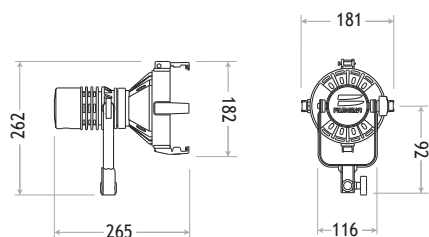

Daylight Boxer 400W

■ SPECIFICATIONS

Identity No.	L00400BX
Capacity	400W
Lamp Bulb Voltage	6.3A / 70V AC
Par Lens	Ø130mm (5-1/8 in.)
Lamp Type	HMI 400W SE
Color Temp.	5600K
Lamp Holder	GZZ9.5
Stirrup	Ø16mm (5/8 in.) Socket
Class / IP Rating	1 / IP 20
Max. Surface Temp.	170 °C
Max. Ambient Temp.	45 °C
Min. Distance to Illuminated Object	3 m
Min. Distance to Flammable Object	0.5 m
Operating Range	+45° ~ 0° ~ -45°
Weight (without barndoor)	1.3 kg

■ DIMENSIONS (mm)

■ PHOTOMETRIC DATA

		3m	5m	7m
400W	Spot (9°)	Lux 173271	62378	31825
	Beam Ø	0.47 m	0.79 m	1.10 m
Medium Flood (10° x 20°)	Lux	17058	6141	3133
	Beam Ø	0.52 x 1.06 m	0.87 x 1.76 m	1.22 x 2.47 m
Wide Flood (20° x 42°)	Lux	4982	1794	915
	Beam Ø	1.06 x 2.30 m	1.76 x 3.84 m	2.47 x 5.37 m
Super Wide Flood (40°)	Lux	2110	760	388
	Beam Ø	2.18 m	3.64 m	5.10 m
Frosted Super Flood (34°)	Lux	1616	582	297
	Beam Ø	1.83 m	3.06 m	4.28 m

■ LAMPHAED CONTENTS

- Lamp Housing without Bulb (purple grey color)
- 4-leaf Rotatable Barndoor with Safety Wire
- Set of 5 Par Lenses Ø130mm (5-1/8 in.) with Lens Case
- Power Cable with Multi-Pin Connector
- Stirrup with Ø16mm (5/8 in.) Socket
- Glass Beaker
- # Requires Electronic Ballast, Lamphead to Ballast Cable and Lamp Bulb

■ ACCESSORIES

- Electronic Ballast V3 : 400W/200W or 400W/200W AC/DC
- Lamphead to Ballast Cable : 7m (23 ft.) or 15m (49 ft.)
- DC Cable
- 4-leaf Rotatable Barndoor
- Set of 5 Par Lenses Ø130mm (5-1/8 in.) with Lens Case
 - Spot, Medium Flood, Wide Flood, Super Wide Flood, Frosted Super Flood
- Glass Beaker
- Safety Cable (for lamphead)
- Safety Wire (for barndoor)