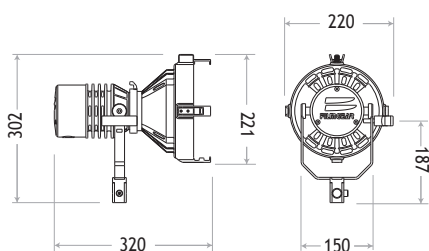

### SPECIFICATIONS

Identity No.	L00800BX
Capacity	800W
Lamp Bulb Voltage	9.3A / 95V AC
Par Lens	Ø175mm (6-7/8 in.)
Lamp Type	HMI 800W SE
Color Temp.	5600K
Lamp Holder	G22
Stirrup	Ø16mm (5/8 in.) Socket
Class / IP Rating	1 / IP 20
Max. Surface Temp.	170 °C
Max. Ambient Temp.	45 °C
Min. Distance to Illuminated Object	6 m
Min. Distance to Flammable Object	0.5 m
Operating Range	+45° ~ 0° ~ -45°
Weight (without barndoor)	2.5 kg

### DIMENSIONS (mm)

### PHOTOMETRIC DATA

		6m	9m	12m
800W Spot (8°)	Lux	58748	26110	14687
	Beam Ø	0.84 m	1.26 m	1.68 m
Medium Flood (10° x 20°)	Lux	8838	3928	2209
	Beam Ø	1.05 x 2.12 m	1.57 x 3.17 m	2.10 x 4.23 m
Wide Flood (20° x 45°)	Lux	5081	2258	1270
	Beam Ø	2.16 x 4.97 m	3.17 x 7.46 m	4.23 x 9.94 m
Super Wide Flood (40°)	Lux	1843	819	461
	Beam Ø	4.37 m	6.55 m	8.74 m
Frosted Super Flood (37°)	Lux	1089	484	272
	Beam Ø	4.02 m	6.02 m	8.03 m

### LAMPHAED CONTENTS

- Lamp Housing without Bulb (purple grey color)
- 4-leaf Rotatable Barndoor with Safety Wire
- Set of 5 Par Lenses Ø175mm (6-7/8 in.) with Lens Case
- Power Cable with Multi-Pin Connector
- Stirrup with Ø16mm (5/8 in.) Socket
- Glass Beaker
- # Requires Electronic Ballast, Lamphead to Ballast Cable and Lamp Bulb